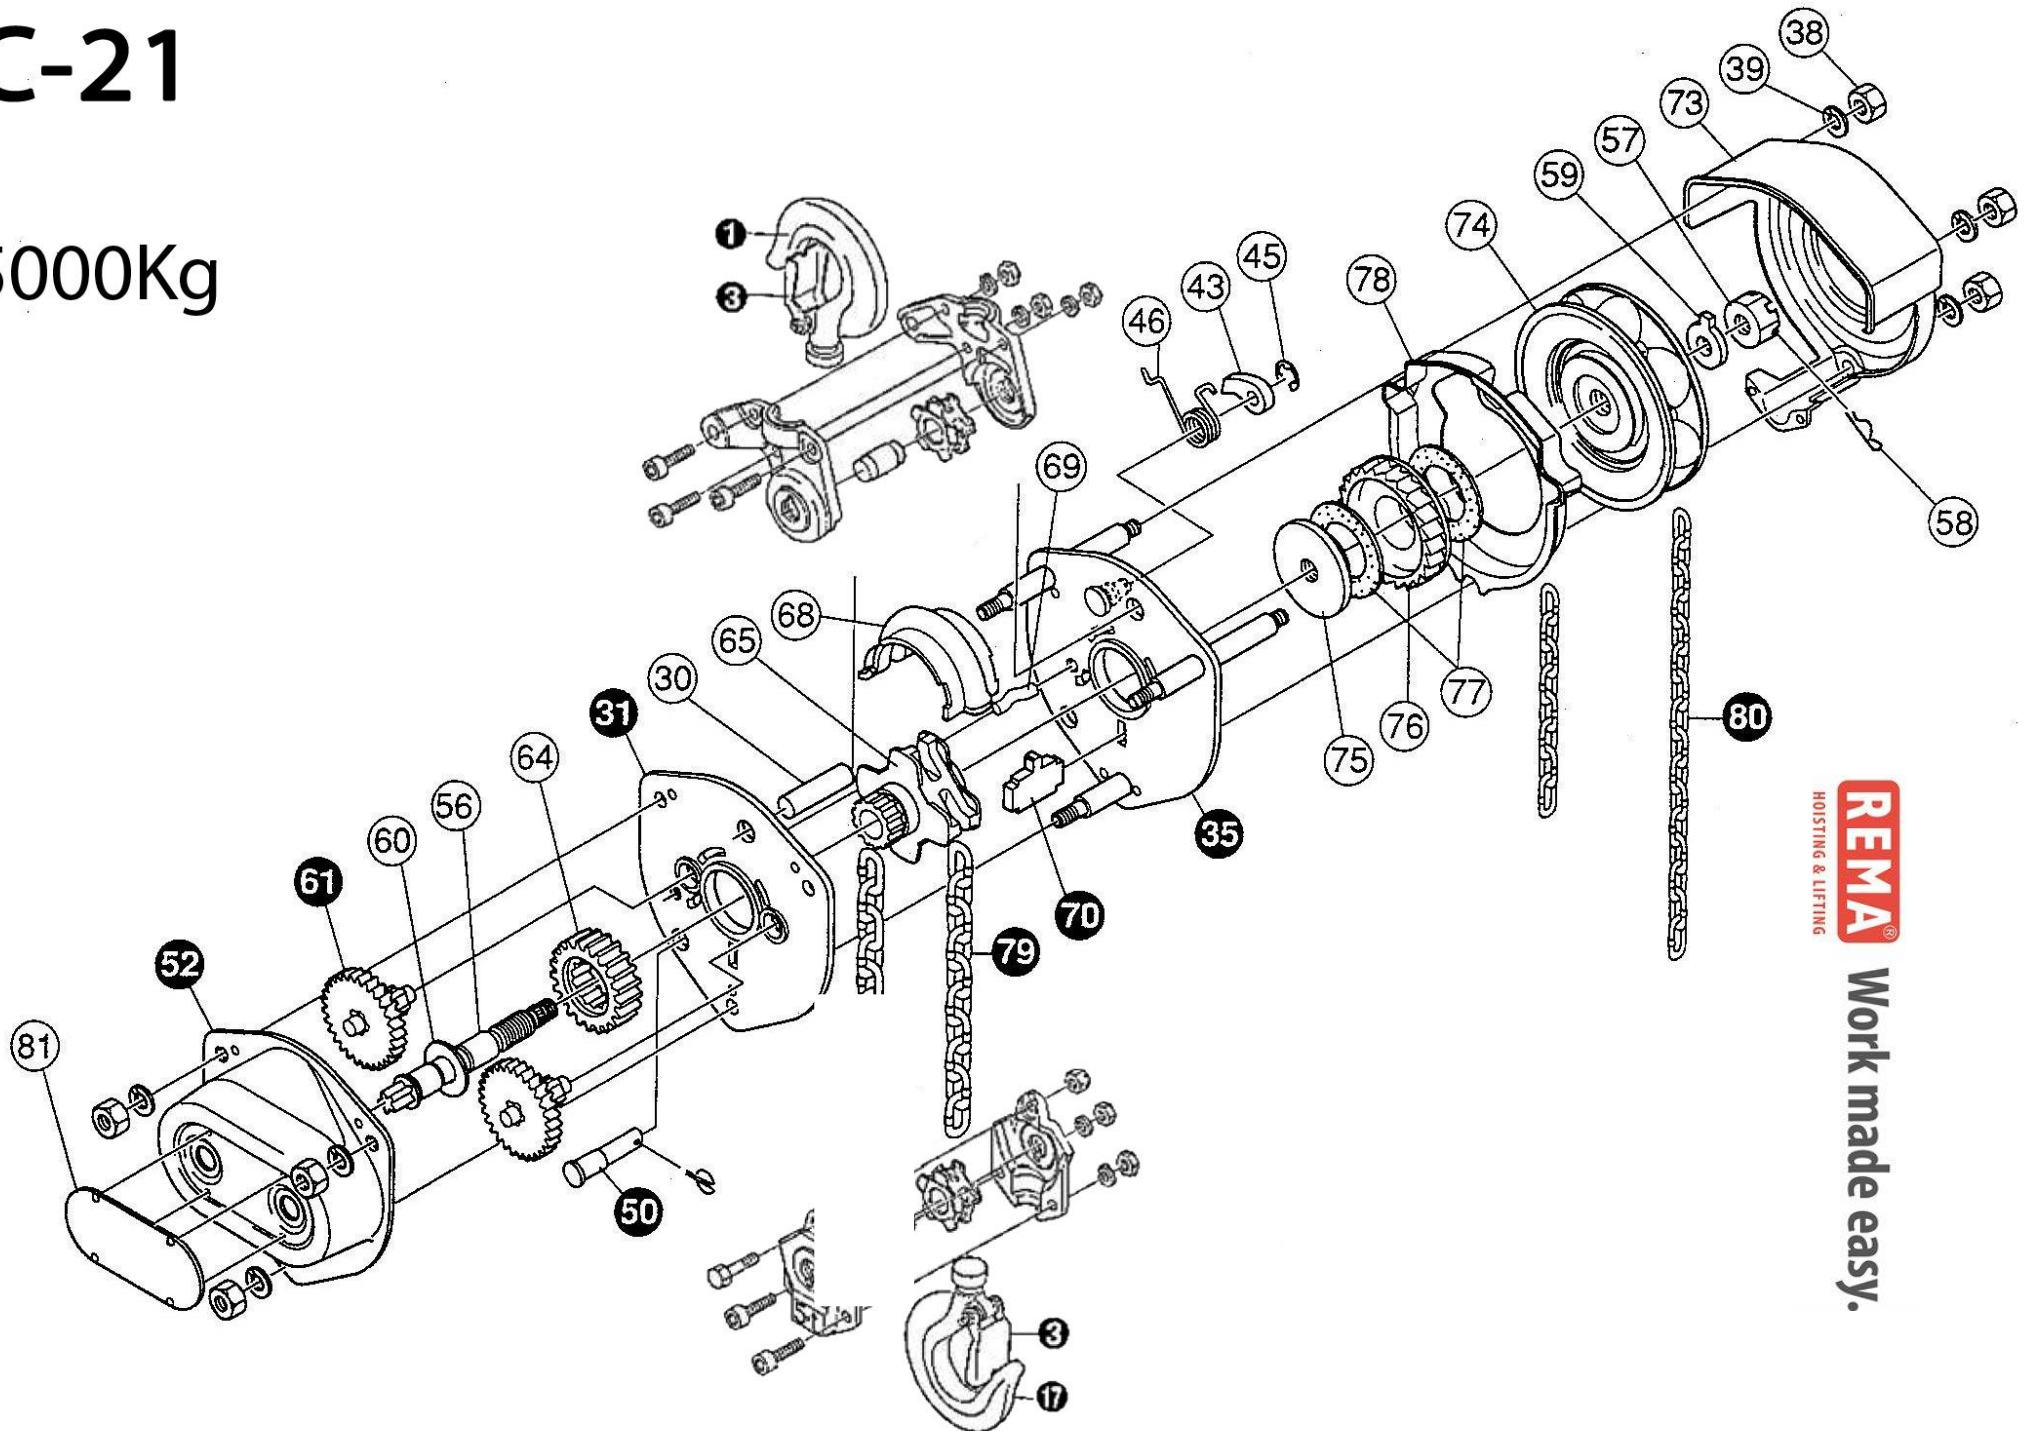

C-21

5000Kg

REMA
HOISTING & LIFTING
Work made easy.

#	PARTS NAME	PARTNUMBER	NOTES
1	TOPHOOK	4331501	
3	SATETY LATCH	4331304	
17	BOTTOMHOOK	4331517	
26	CHAIN BOLT	4331326	
30	TOP HOOK PIN	4331330	
31	GEAR SIDE PLATE	4331331	
35	WHEEL SIDE PLATE	4331335	
38	HEX NUT	4331338	
39	SPRING WASHER	4331339	
43	PAWL	4331343	
45	E-RING	4331345	
46	PAWL SPRING (SET)	4331346	
50	CHAIN STOP	4331350	
52	GEAR CASE	4331352	
56+60	PINION SHAFT	4331356	
57	CASTLE NUT	4331357	
58	R PIN	4331358	
59	CHECK WASSER	4331359	
61	GEAR SET	4331361	
64	LOAD GEAR	4331364	
65	LOAD SHEAVE	4331365	
68	CHAIN GUIDE	4331368	
69	CHAIN GUIDE PIN	4331369	
70	CHAIN STRIPPER	4331370	
73	HAND WHEEL COVER	4331373	
74	HAND WHEEL	4331374	
75	DISC HUB	4331375	
76	RATCHET WHEEL	4331376	
77	FRICTION DISC	4331377	
78	BRAKE COVER	4331378	
81	NAME PLATE	4331381	